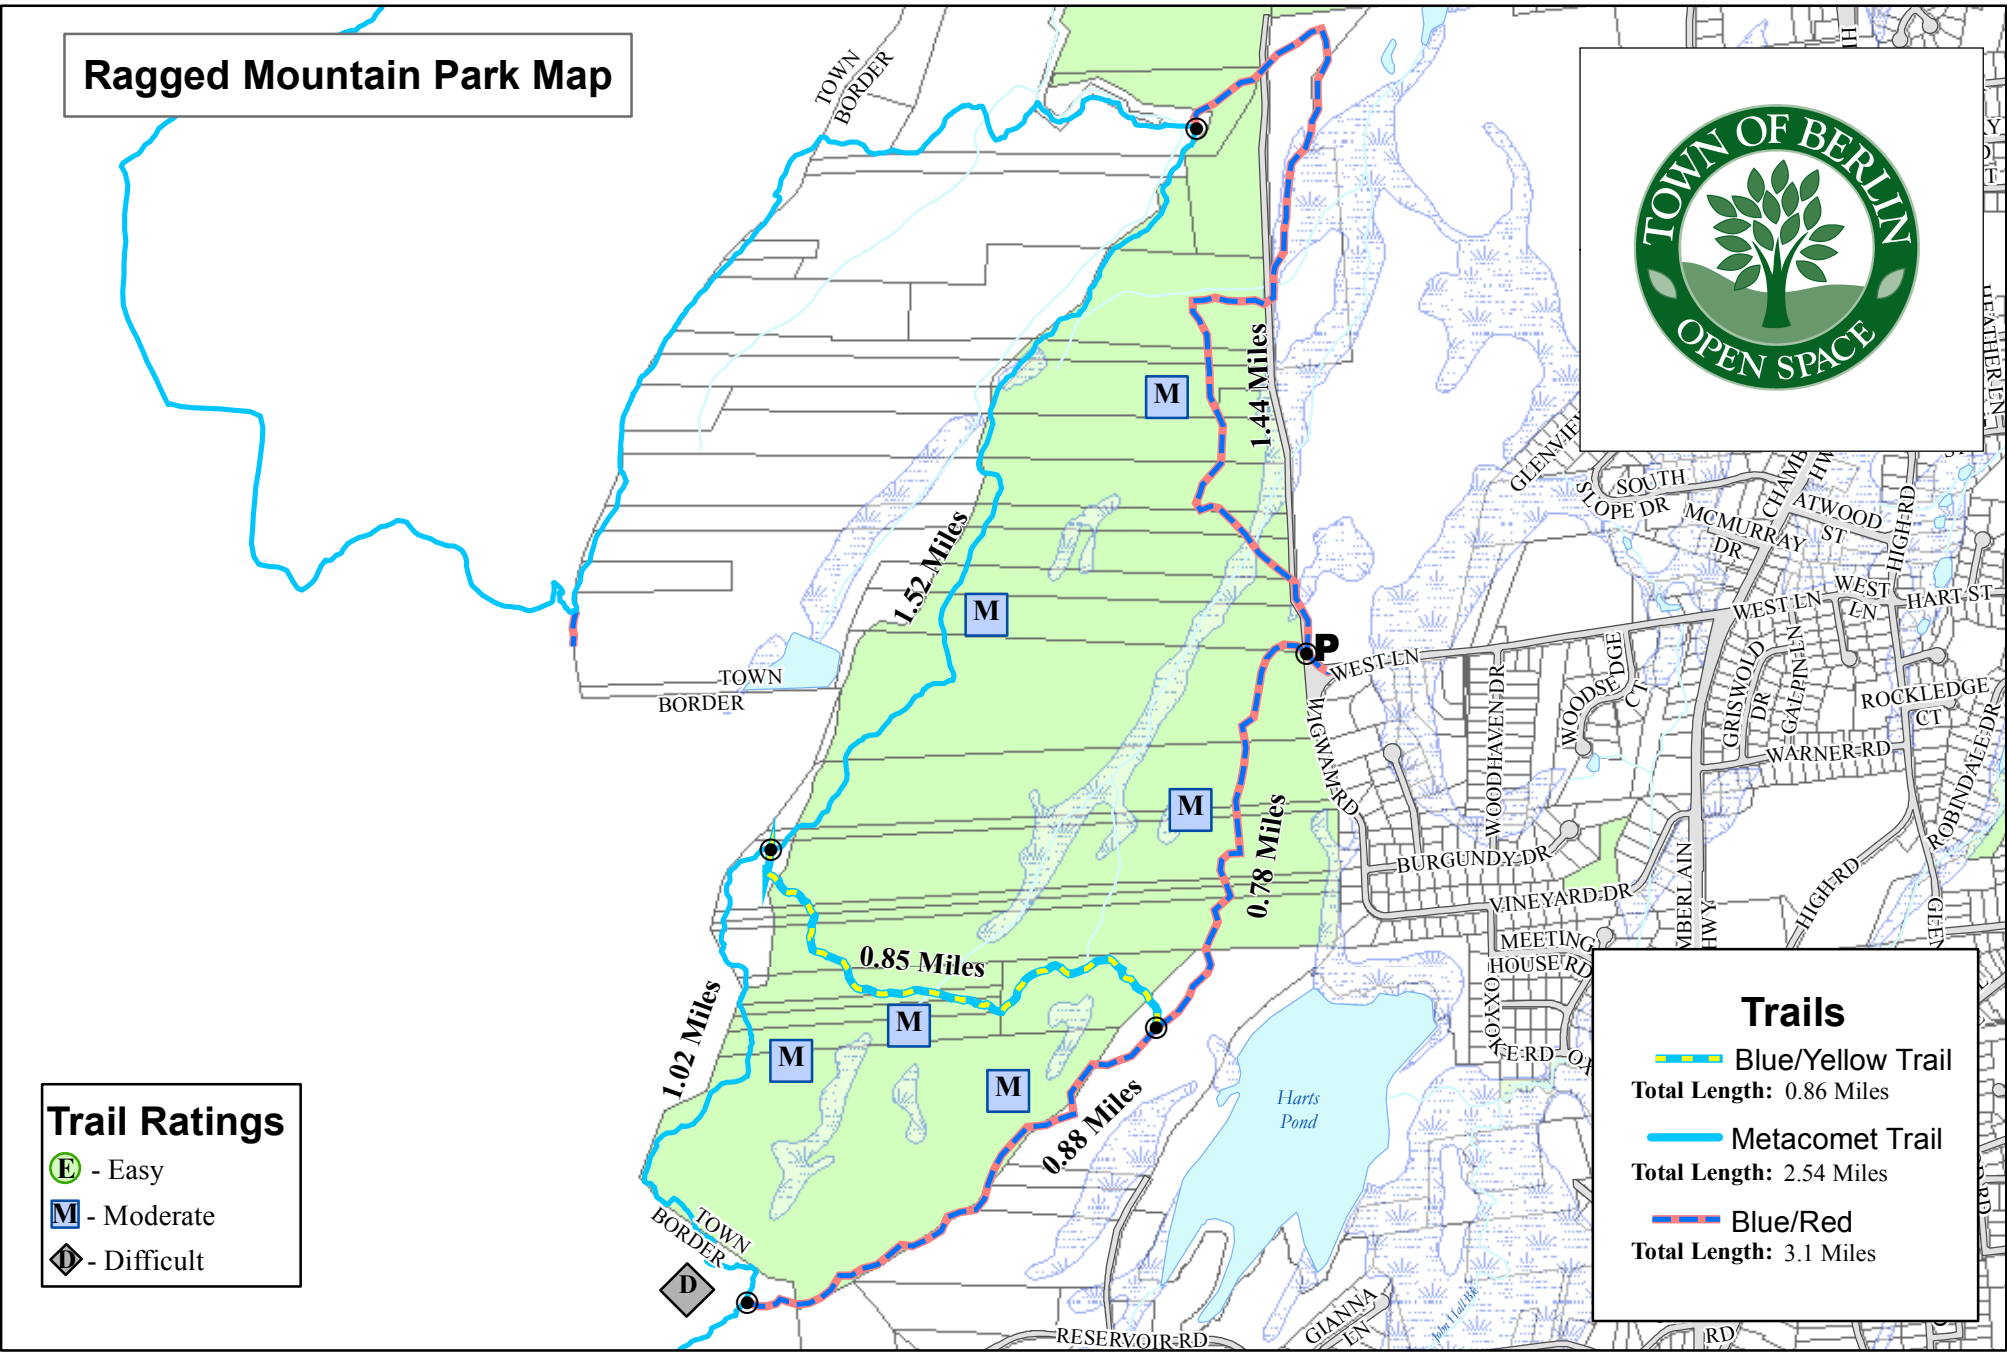

# Ragged Mountain Park Map

### Trail Ratings

- E - Easy
- M - Moderate
- D - Difficult

### Trails

- — Blue/Yellow Trail  
Total Length: 0.86 Miles
- Metacomet Trail  
Total Length: 2.54 Miles
- — Blue/Red Trail  
Total Length: 3.1 Miles

<span style="display: inline-block; width: 15px; height: 15px; background-color: gray; border: 1px solid black;"></span> Roads	<span style="display: inline-block; width: 15px; border-bottom: 1px solid black;"></span> Parcels
<span style="display: inline-block; width: 15px; height: 15px; background-color: lightgreen; border: 1px solid black;"></span> Open Space	<span style="font-size: 1.2em; font-weight: bold;">P</span> Parking
<span style="display: inline-block; width: 15px; height: 15px; background-color: lightblue; border: 1px solid black;"></span> Water	<span style="border: 1px solid blue; padding: 2px;">W</span> Wetlands

This Map is for illustrative purposes only