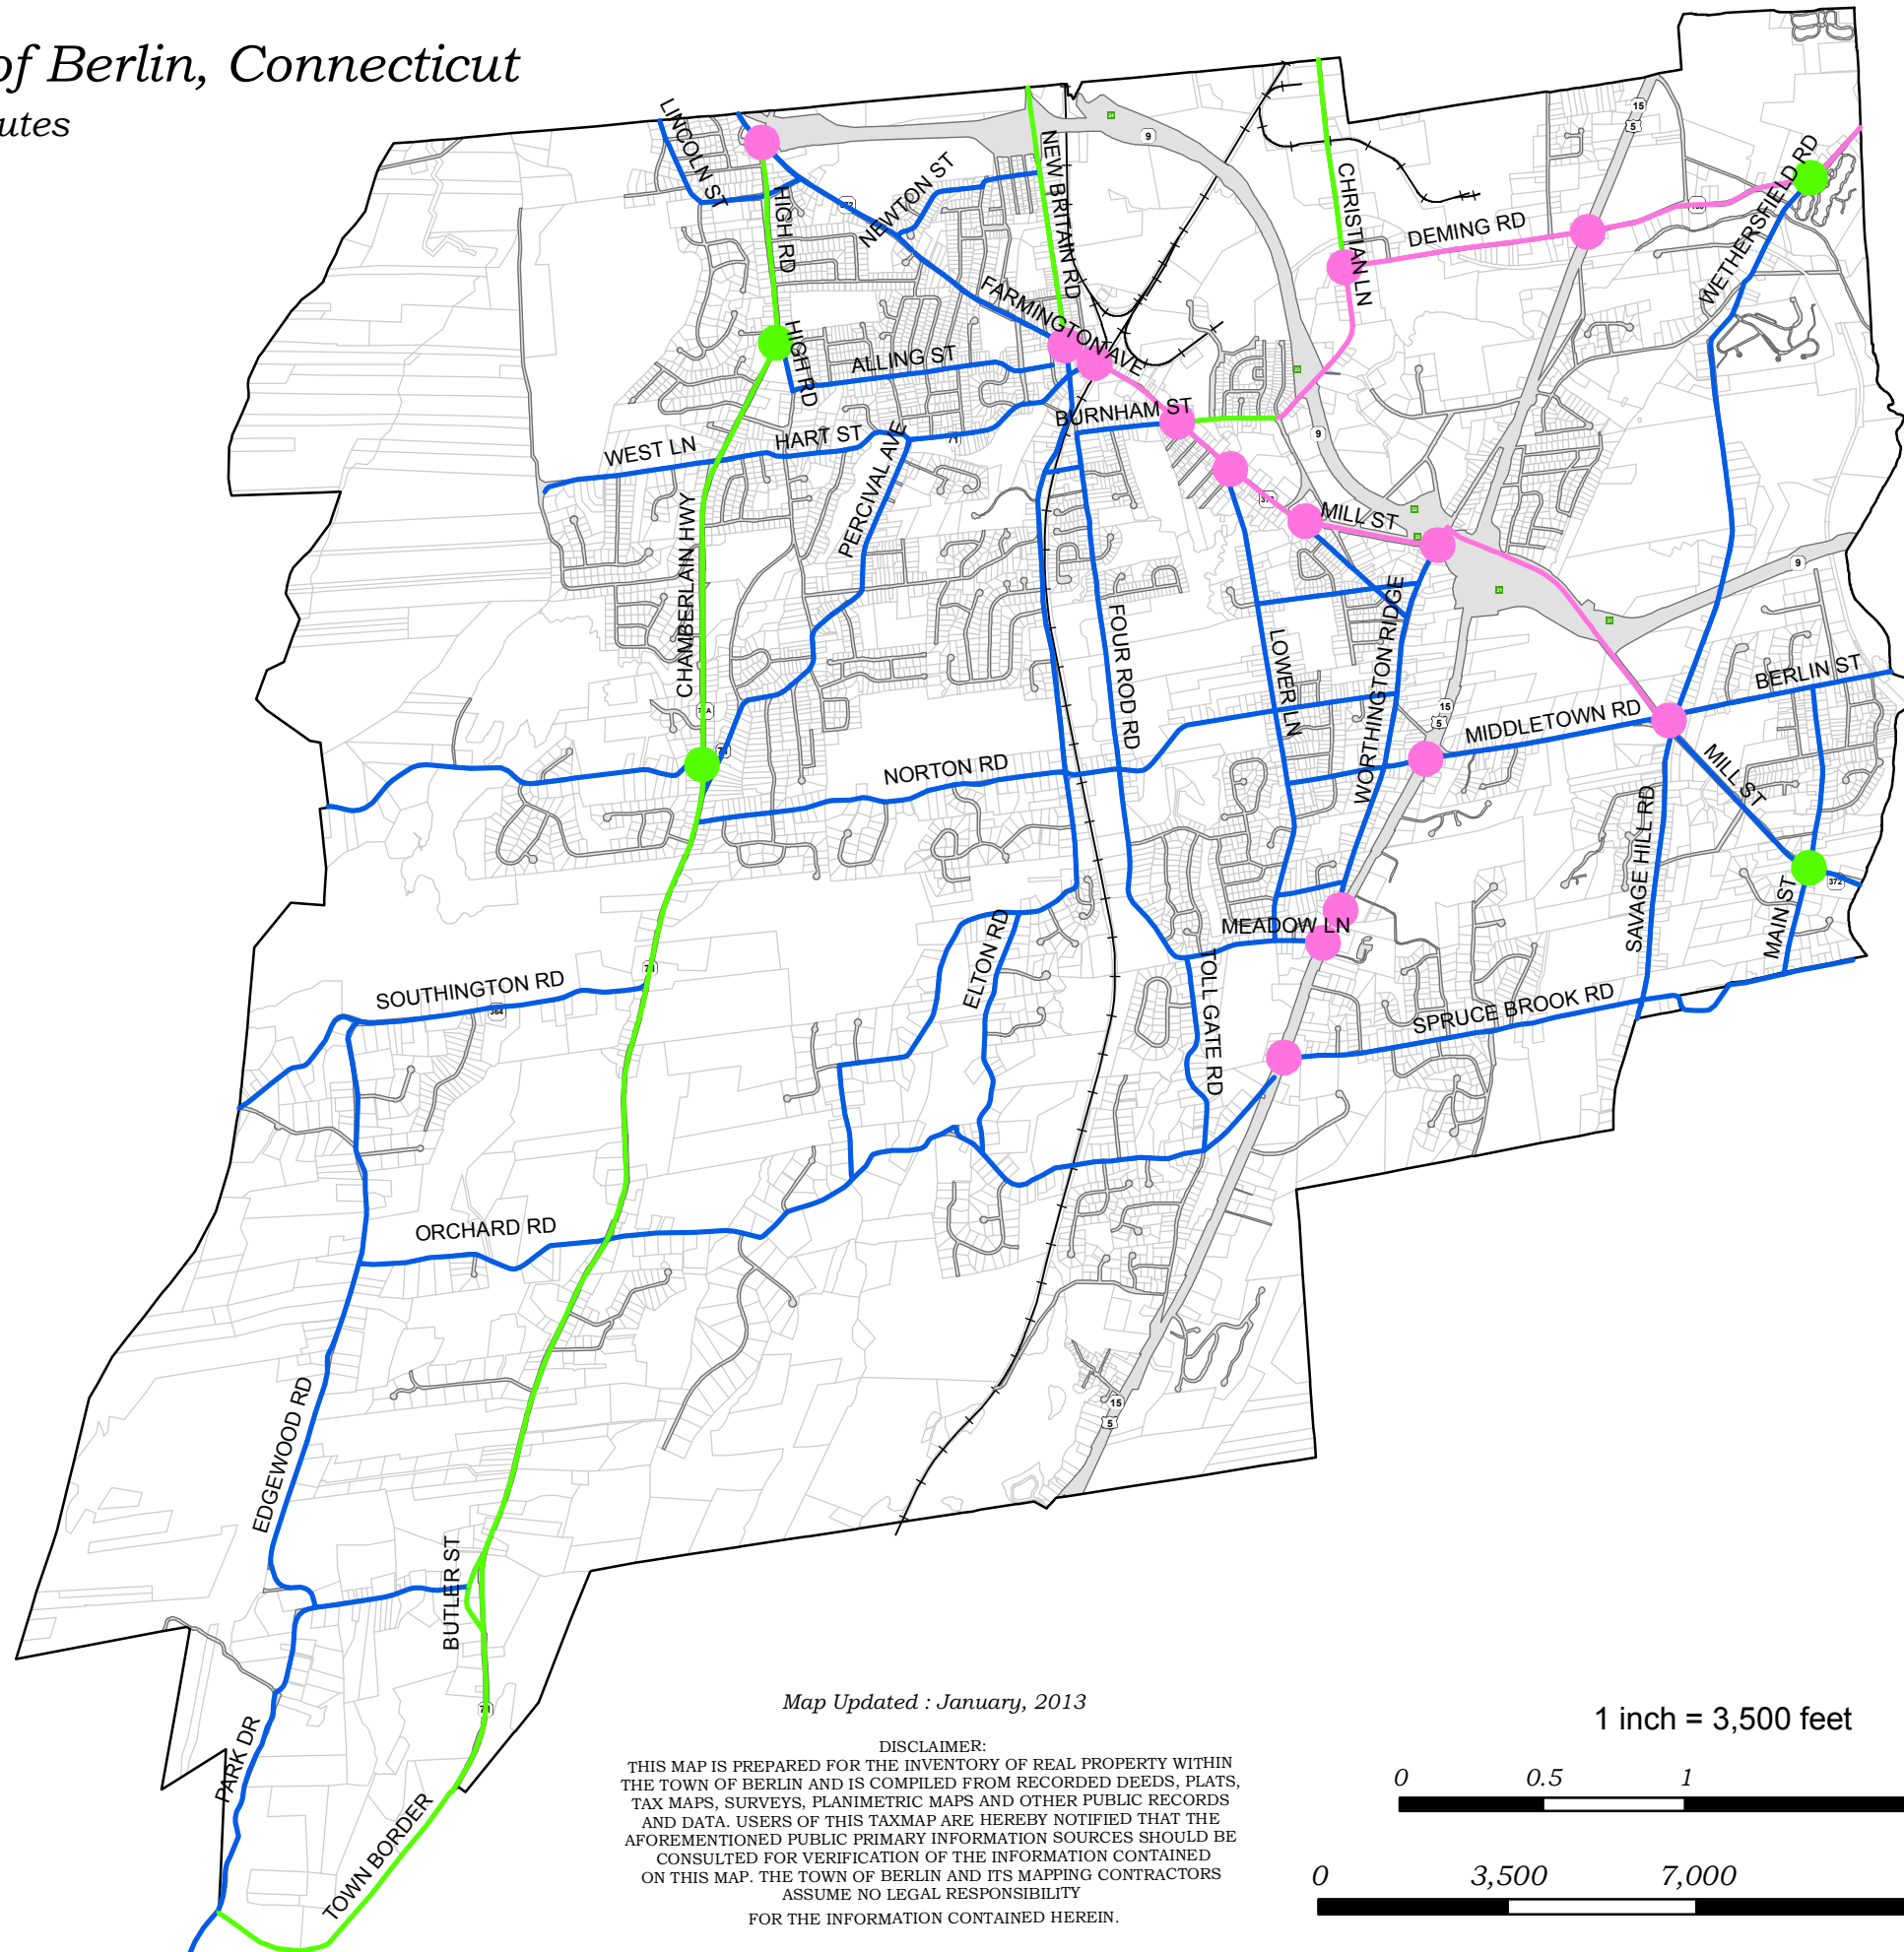

Town of Berlin, Connecticut

Bike Routes

Accessibility

Intersections

Type

- Least Friendly
- Less Friendly

Routes

Type

- Least Bicycle Friendly
- Less Bicycle Friendly
- Possible Bicycle Route

Map Updated : January, 2013

DISCLAIMER:
 THIS MAP IS PREPARED FOR THE INVENTORY OF REAL PROPERTY WITHIN THE TOWN OF BERLIN AND IS COMPILED FROM RECORDED DEEDS, PLATS, TAX MAPS, SURVEYS, PLANIMETRIC MAPS AND OTHER PUBLIC RECORDS AND DATA. USERS OF THIS TAXMAP ARE HEREBY NOTIFIED THAT THE AFOREMENTIONED PUBLIC PRIMARY INFORMATION SOURCES SHOULD BE CONSULTED FOR VERIFICATION OF THE INFORMATION CONTAINED ON THIS MAP. THE TOWN OF BERLIN AND ITS MAPPING CONTRACTORS ASSUME NO LEGAL RESPONSIBILITY FOR THE INFORMATION CONTAINED HEREIN.

1 inch = 3,500 feet