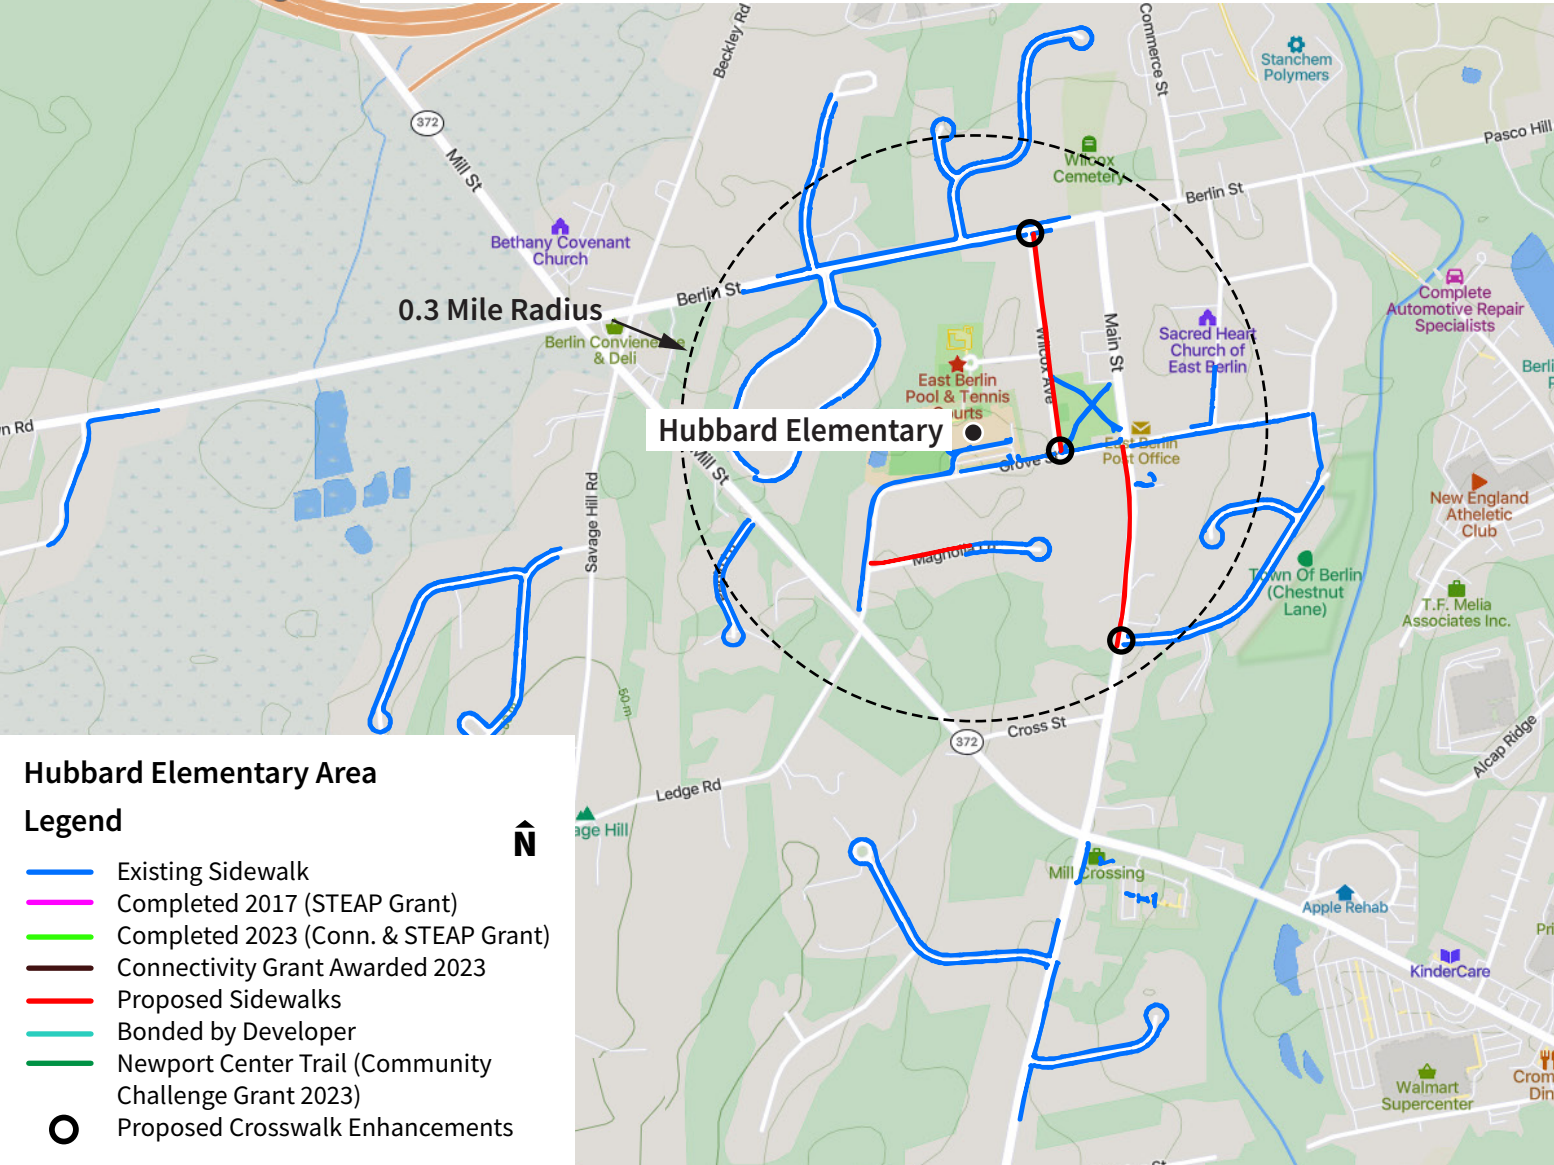

0.9 Mile Radius

Berlin High School

McGee Middle School

Willard Elementary

Berlin High/Willard Elementary/McGee Middle School Area

- Legend**
- Existing Sidewalk
 - Completed 2017 (STEAP Grant)
 - Completed 2023 (Conn. & STEAP Grant)
 - Connectivity Grant Awarded 2023
 - Proposed Sidewalks
 - Bonded by Developer
 - Newport Center Trail (Community Challenge Grant 2023)
 - Proposed Crosswalk Enhancements

0.3 Mile Radius

Hubbard Elementary

Hubbard Elementary Area

Legend

- Existing Sidewalk
- Completed 2017 (STEAP Grant)
- Completed 2023 (Conn. & STEAP Grant)
- Connectivity Grant Awarded 2023
- Proposed Sidewalks
- Bonded by Developer
- Newport Center Trail (Community Challenge Grant 2023)
- Proposed Crosswalk Enhancements