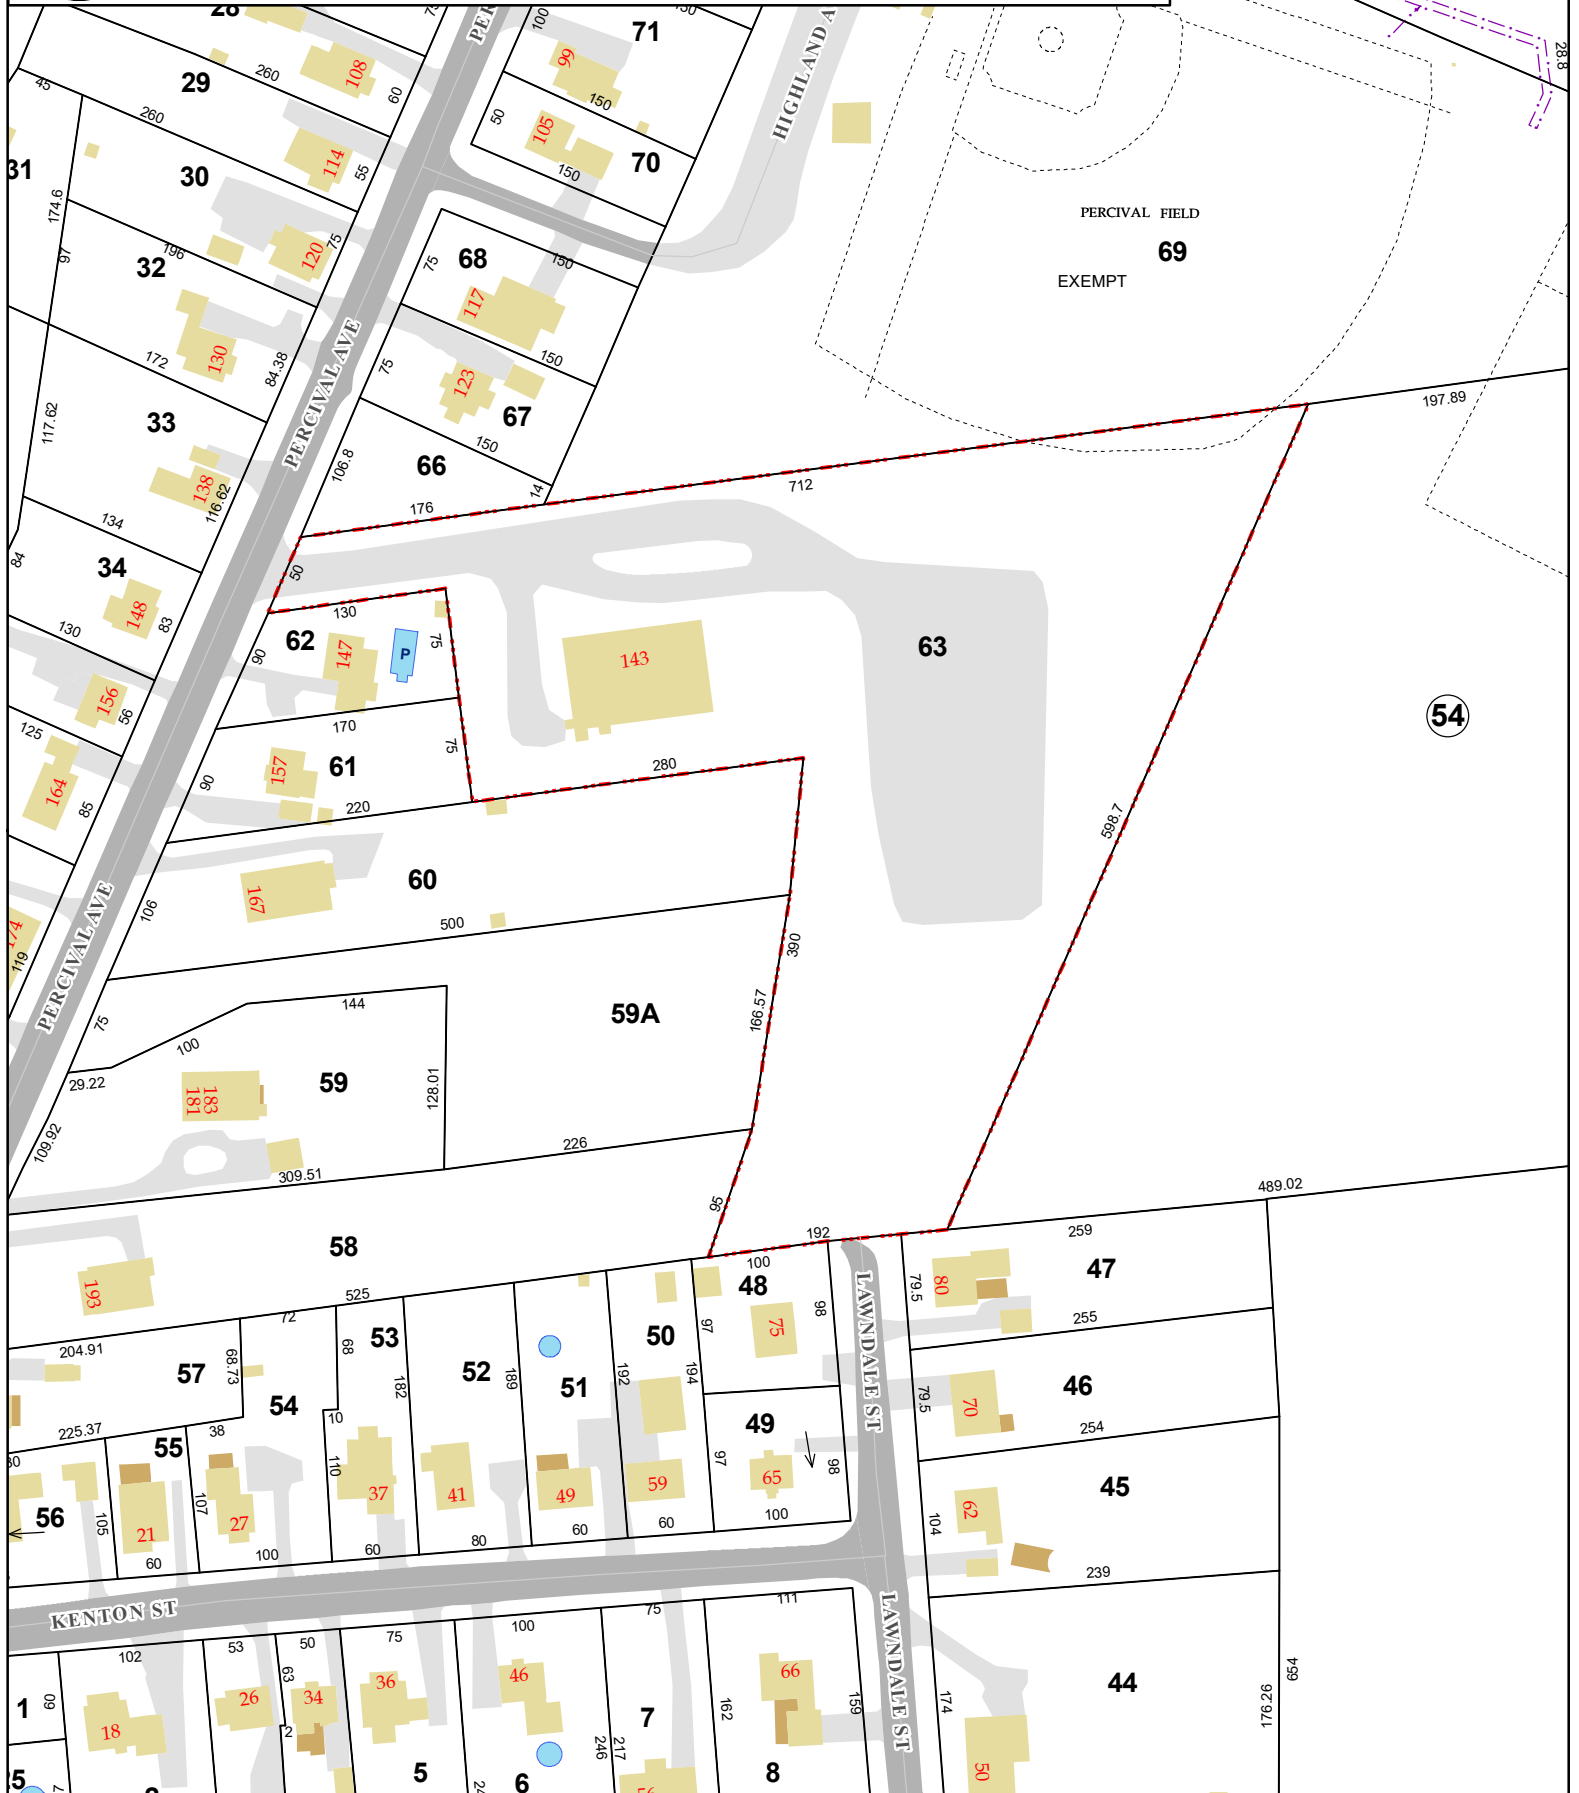

# Town of Berlin, Connecticut - Assessment Parcel Map

Parcel: 8-4-54-63

Address: 143 PERCIVAL AVE

**NEGEO**  
 New England GeoSystems  
 www.nego-systems.com  
 420 East Main Street - Bldg 3 Suite 18  
 Branford, CT 06405 • (203) 404-7129

Approximate Scale: 1 inch = 136 feet

Map Produced: November 2022

Disclaimer: This map is for informational purposes only. All information is subject to verification by any user. The Town of Berlin and its mapping contractors assume no legal responsibility for the information contained herein.