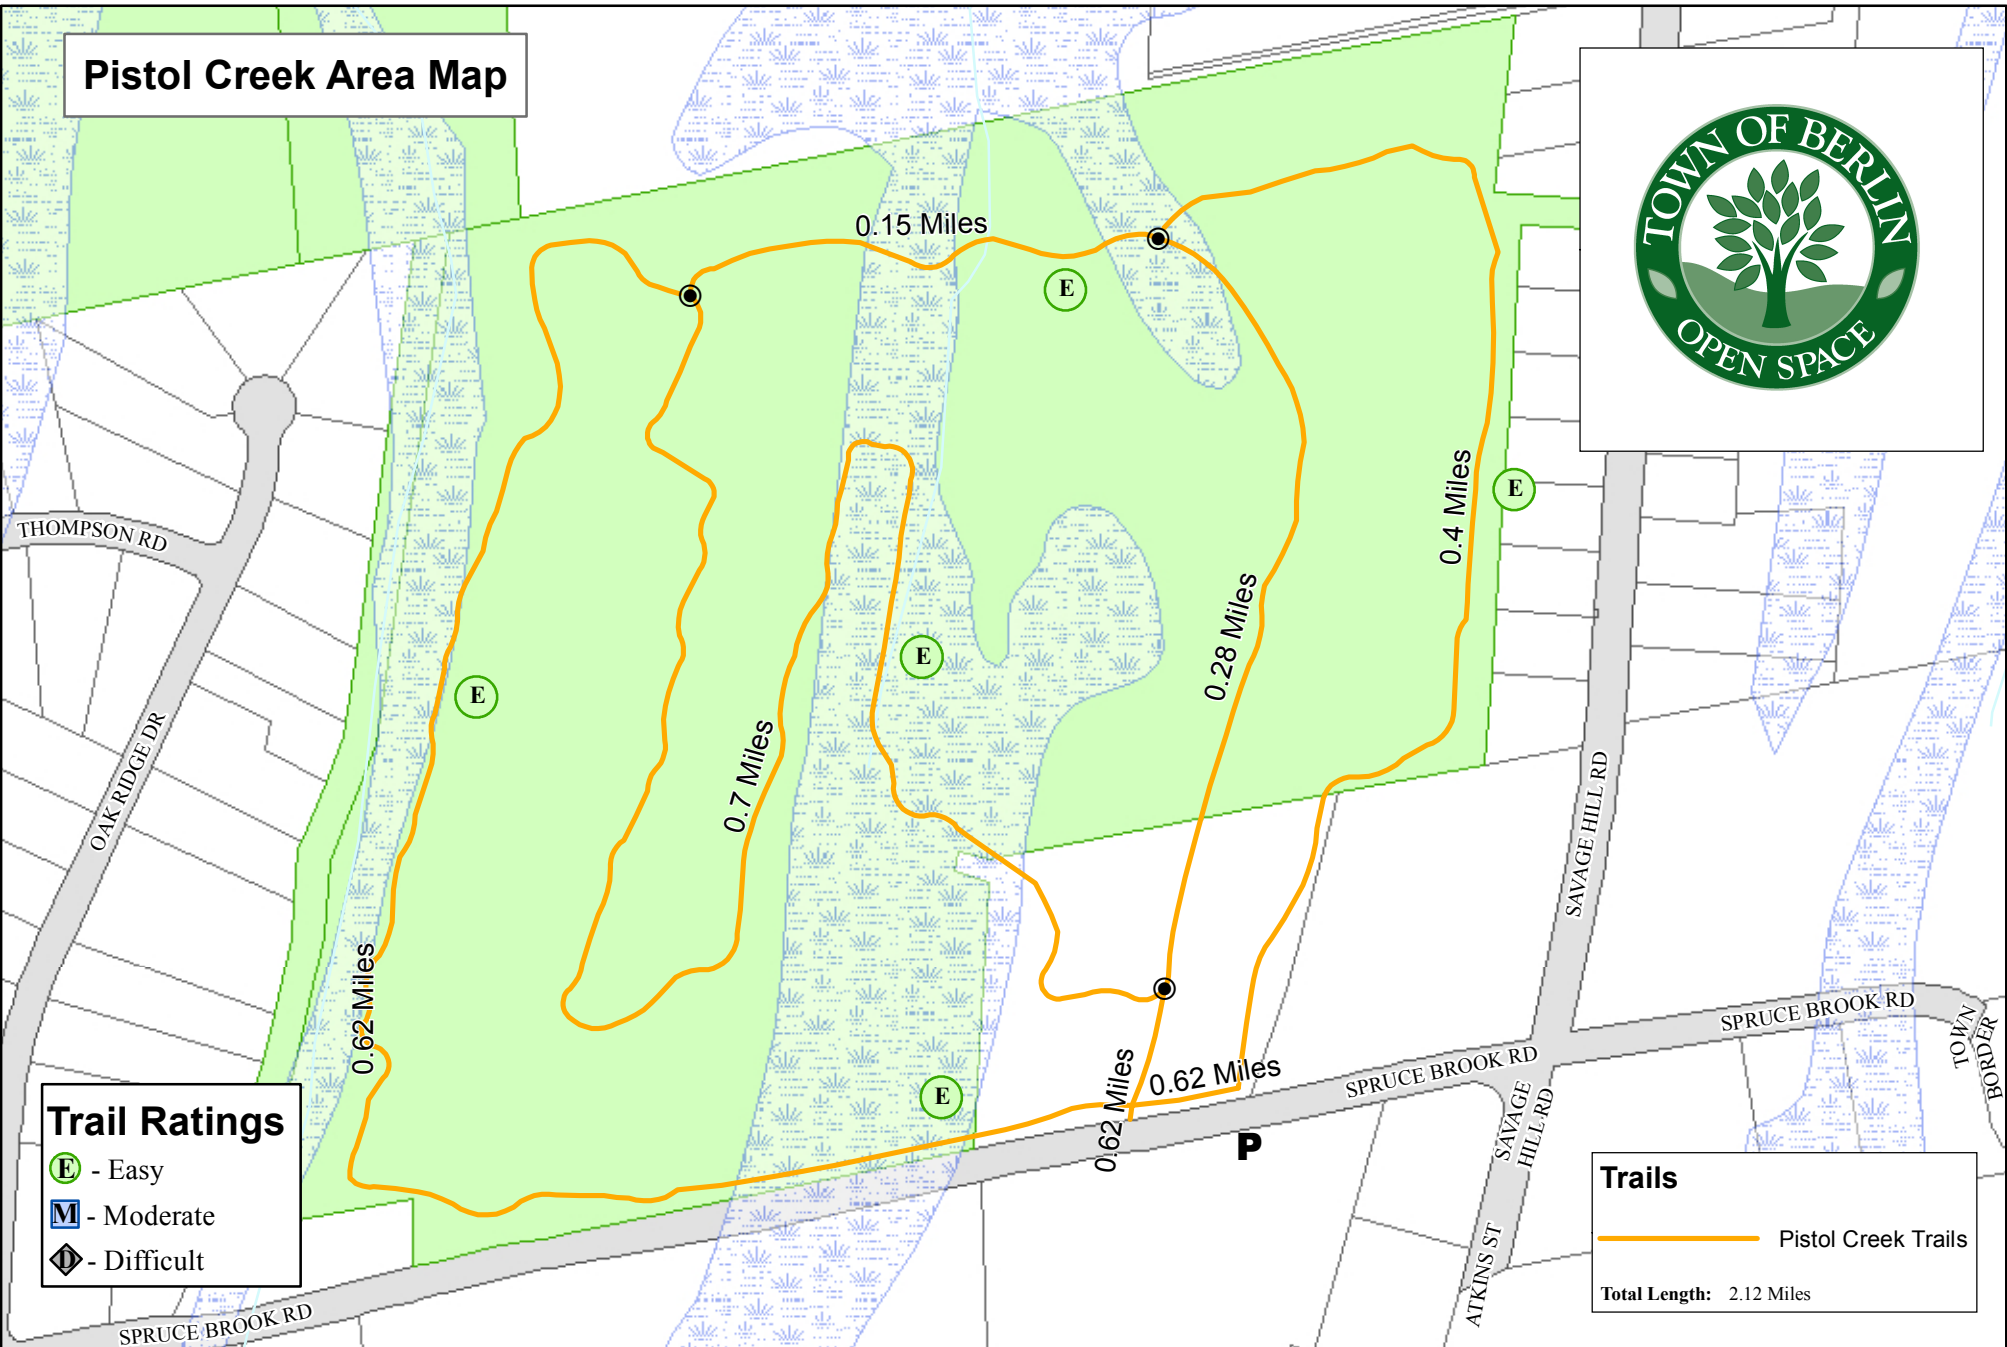

Pistol Creek Area Map

Trail Ratings

- E - Easy
- M - Moderate
- D - Difficult

Trails

Pistol Creek Trails

Total Length: 2.12 Miles

 Roads	 Parcels
 Open Space	P Parking
 Water	W Wetlands

This Map is for illustrative purposes only